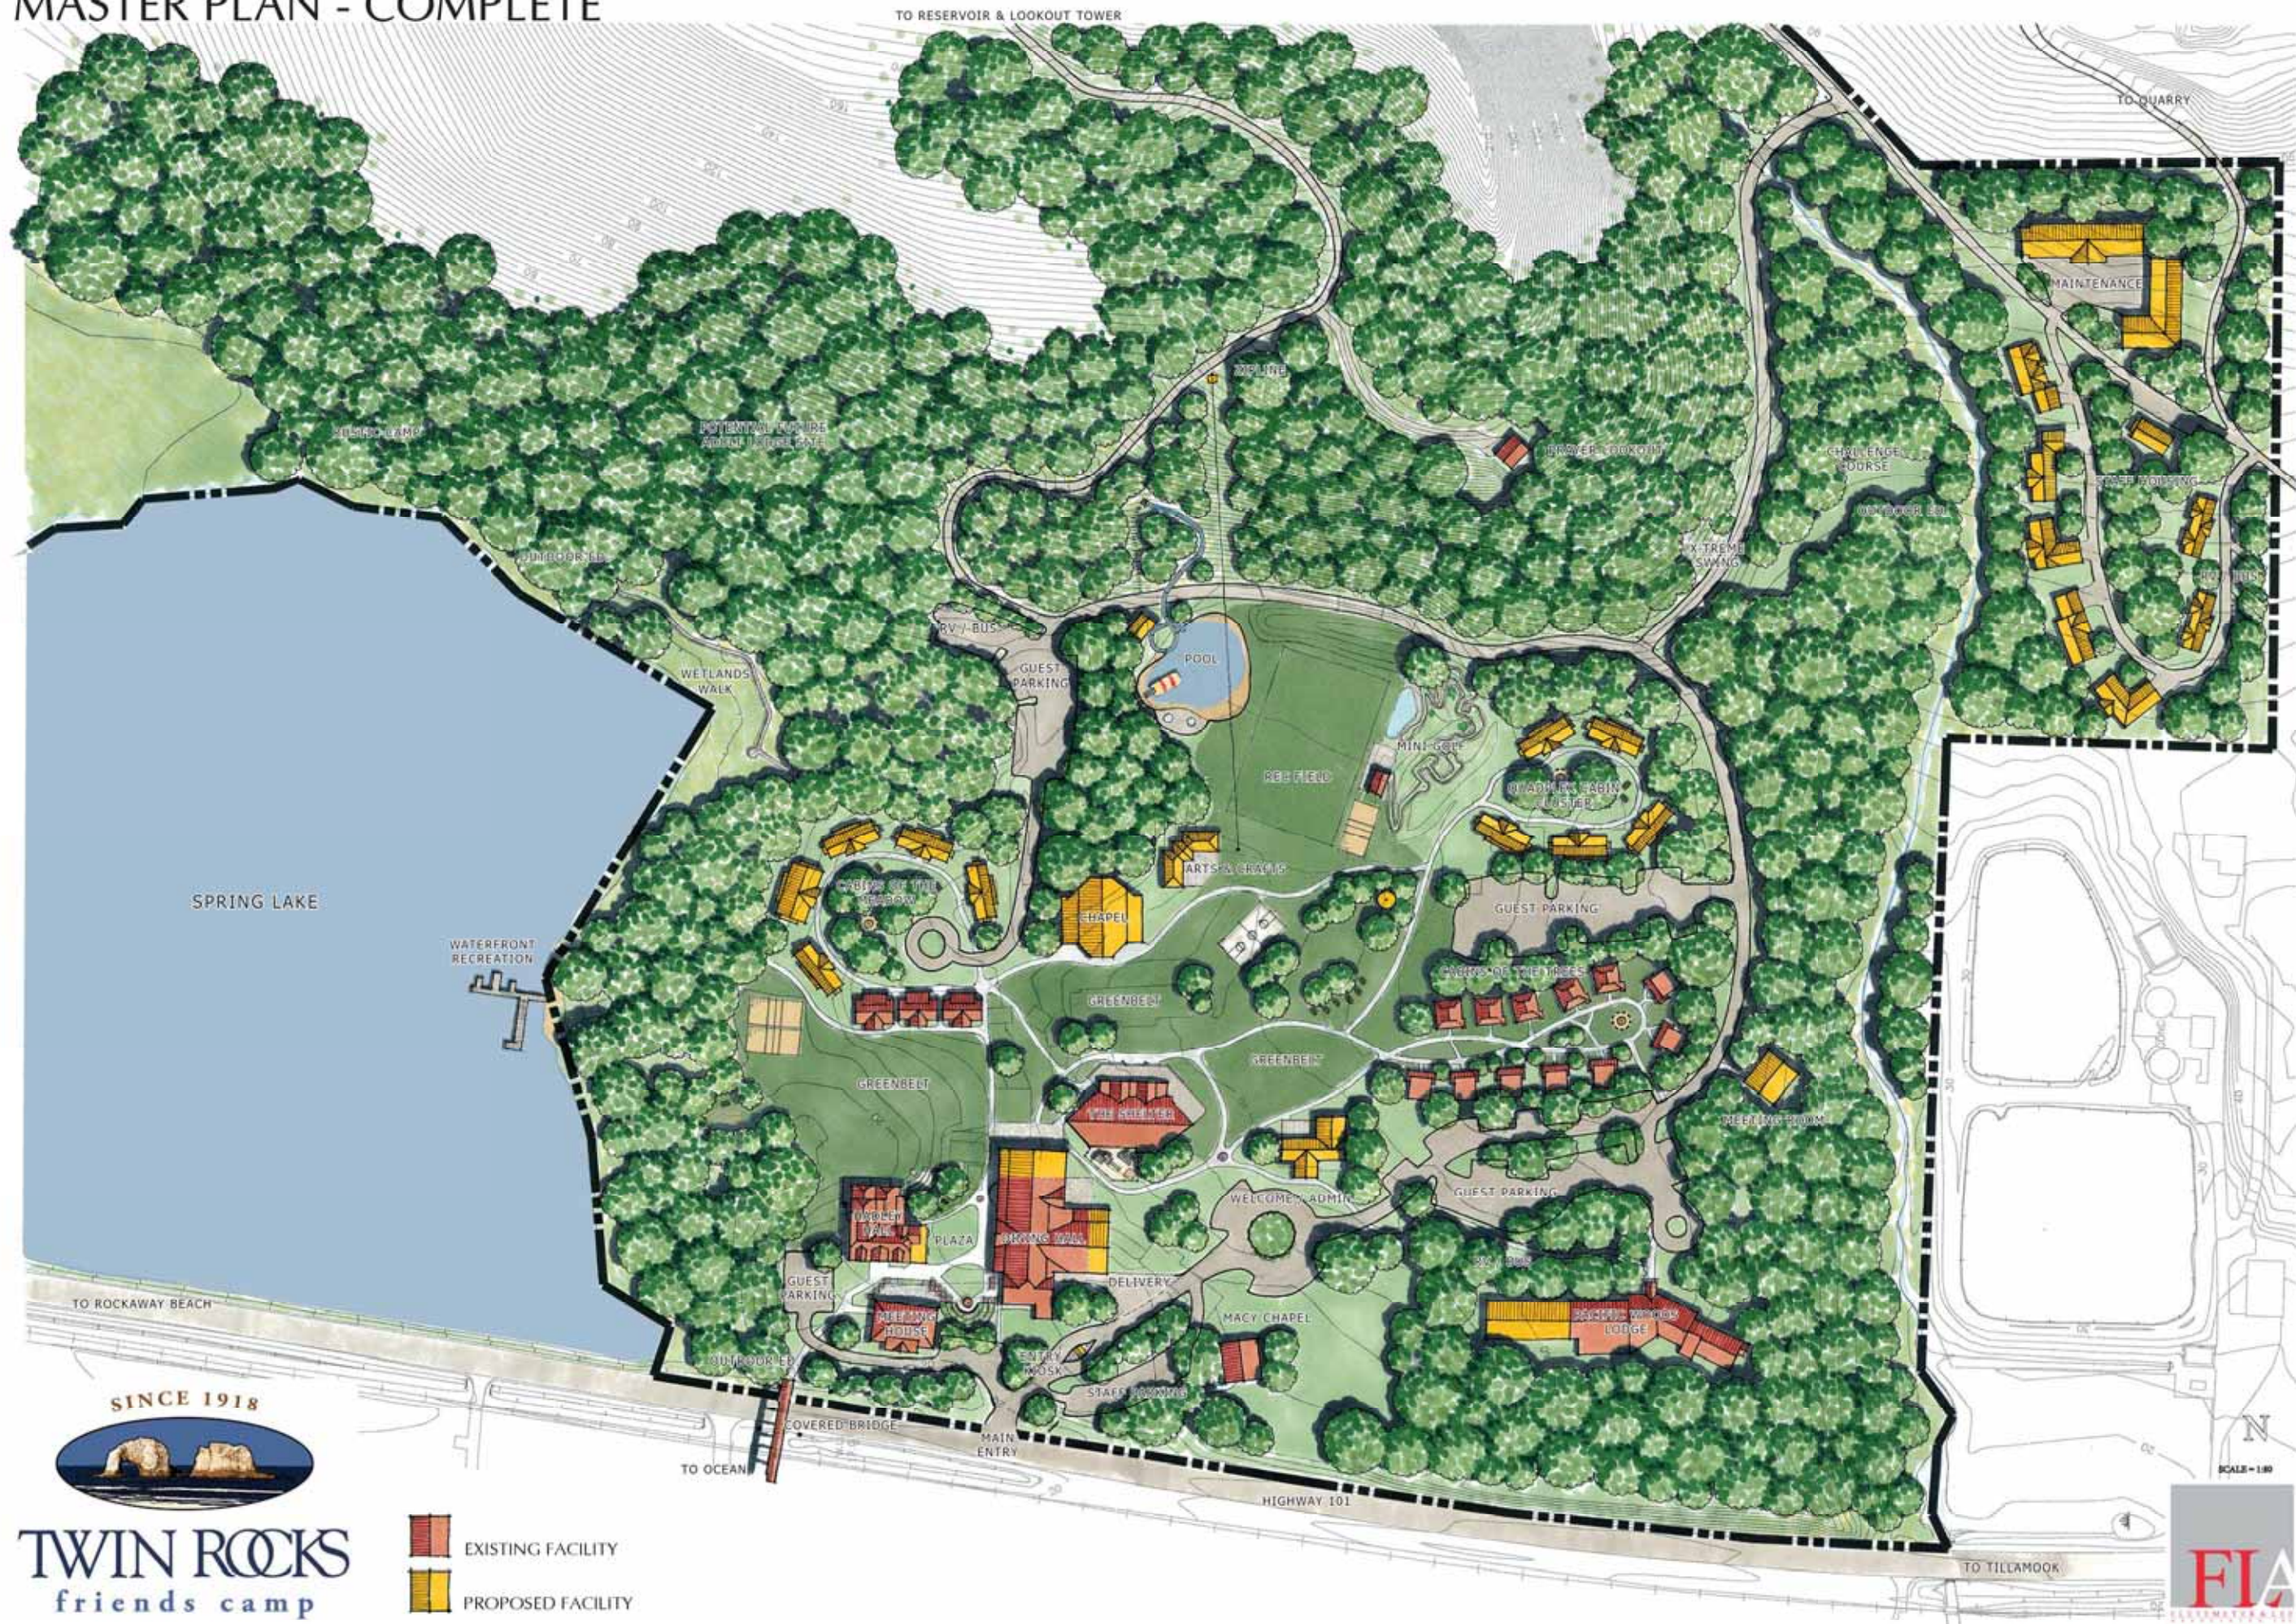

MASTER PLAN - COMPLETE

SINCE 1918

TWIN ROCKS
friends camp

EXISTING FACILITY
PROPOSED FACILITY

SCALE = 1:100

FIA