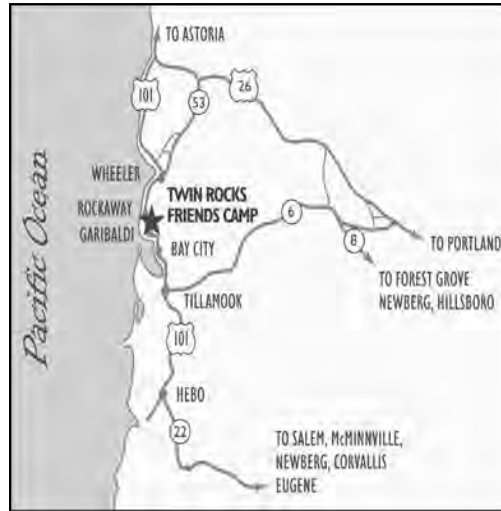

# Harbor Villa Retreat Center

839 Breaker Ave.  
Rockaway Beach, OR 97136

Harbor Villa is located about 14 miles North of Tillamook. From Tillamook, take Highway 101 North to Rockaway Beach. Turn left onto Washington (.6 miles north of the entrance to Twin Rocks Friends Camp) and at the stop sign, turn right onto Breaker Ave. Pass about 6 housing units on the left and Harbor Villa is also on the left (west) side of Breaker.