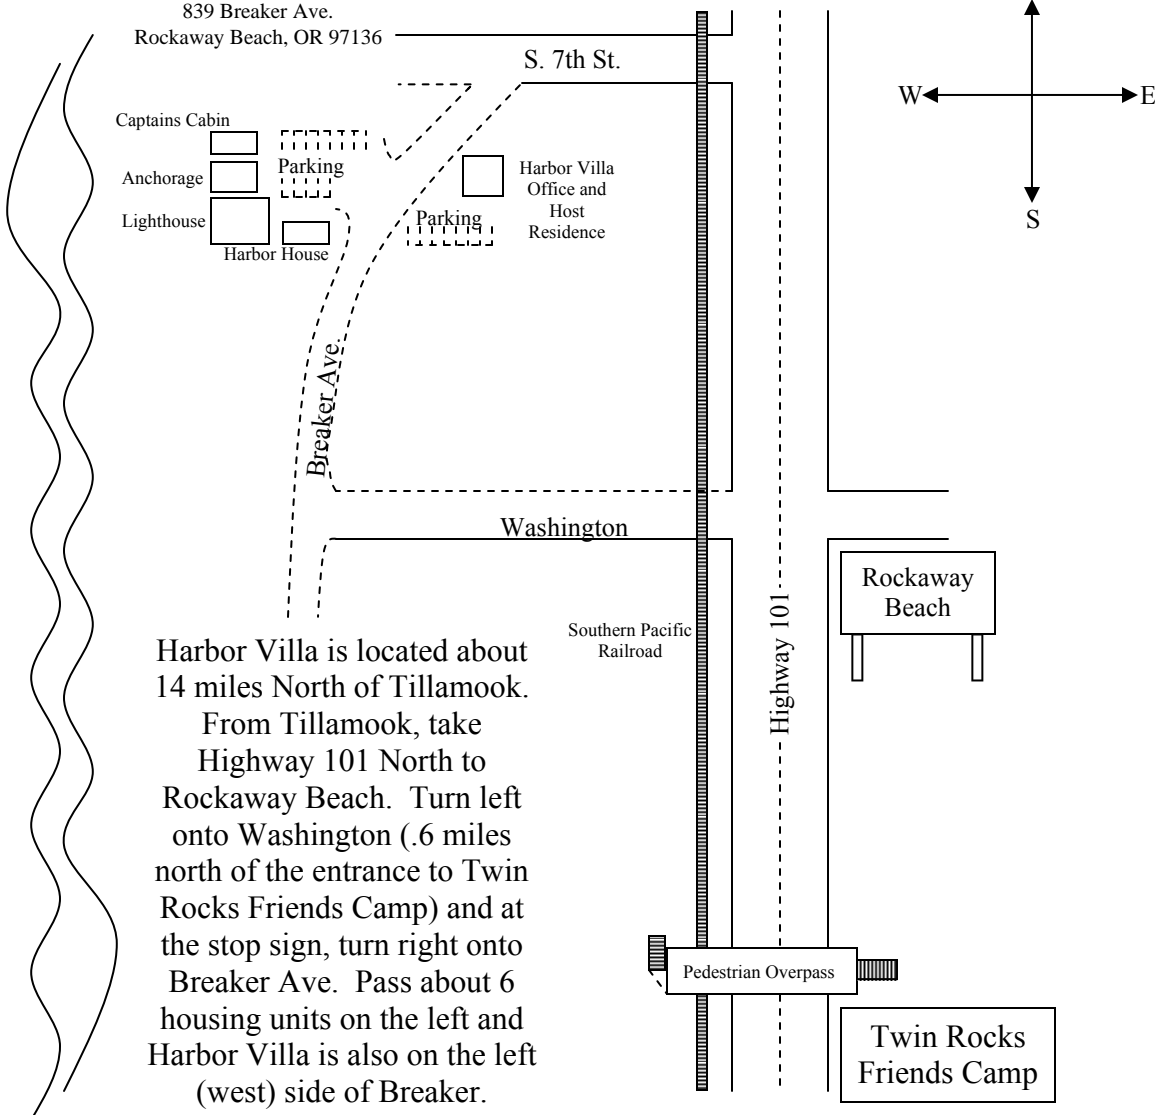

# Harbor Villa Retreat Center

839 Breaker Ave.  
Rockaway Beach, OR 97136

Harbor Villa is located about 14 miles North of Tillamook. From Tillamook, take Highway 101 North to Rockaway Beach. Turn left onto Washington (.6 miles north of the entrance to Twin Rocks Friends Camp) and at the stop sign, turn right onto Breaker Ave. Pass about 6 housing units on the left and Harbor Villa is also on the left (west) side of Breaker.